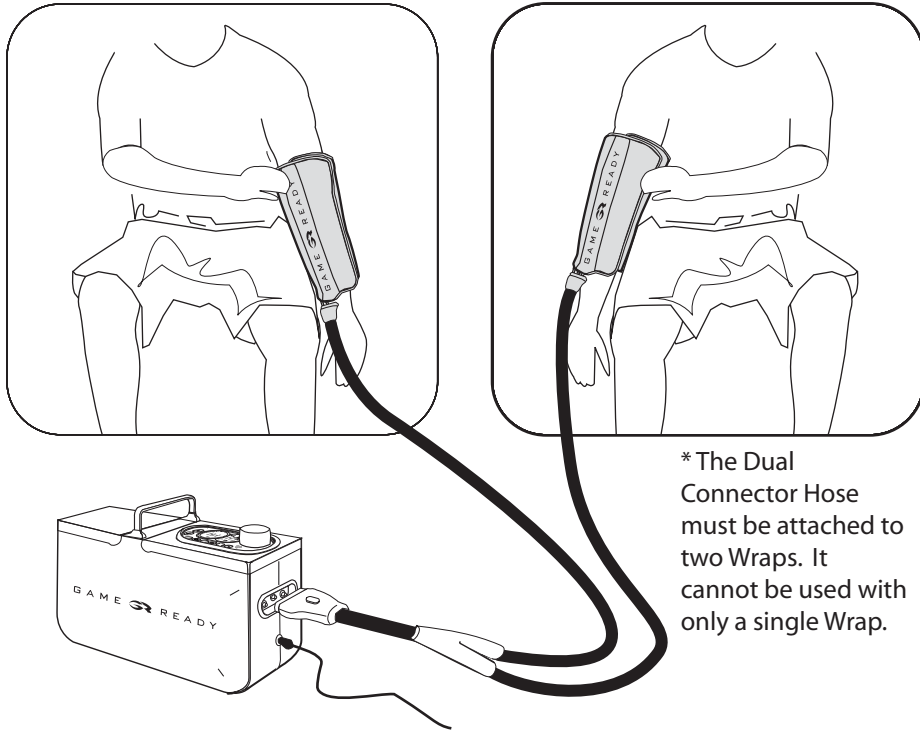

Dual Connector Hose

Getting Started:

- Connect the single end (the side with the red connector button) of the Dual Connector Hose to your Game Ready Control Unit.
- Apply both Wraps to the patient(s) being treated. Make sure the Wraps are applied snugly and correctly.
- Connect the ends of the Dual Hose to the Wraps you are using for treatment*.
- Verify that the Dual Connector Hose is securely connected to both Wraps and to the Control Unit.
- Press the Control Unit's Start Button. Note that the Control Unit will provide the same level of cold and compression to both Wraps.

NOTE: It is not possible to control cold and compression in each Wrap individually.

* The Dual Connector Hose must be attached to two Wraps. It cannot be used with only a single Wrap.

DUAL SPORT CONNECTOR HOSE

Usage Tips: There are a few things that you can do to maximize the performance of your Dual Connector Hose:

- Try and minimize any difference in elevation between the two Wraps being used.
- Make sure that both Wraps are applied snugly to the body.
- Verify that the Dual Connector Hose is attached securely to both Wraps and is not kinked.
- Do not remove either Wrap during treatment. Always pause the Control Unit before removing a Wrap.
- Never use the Dual Connector Hose with a single Wrap; the Dual Connector Hose will only provide treatment to two Wraps simultaneously.